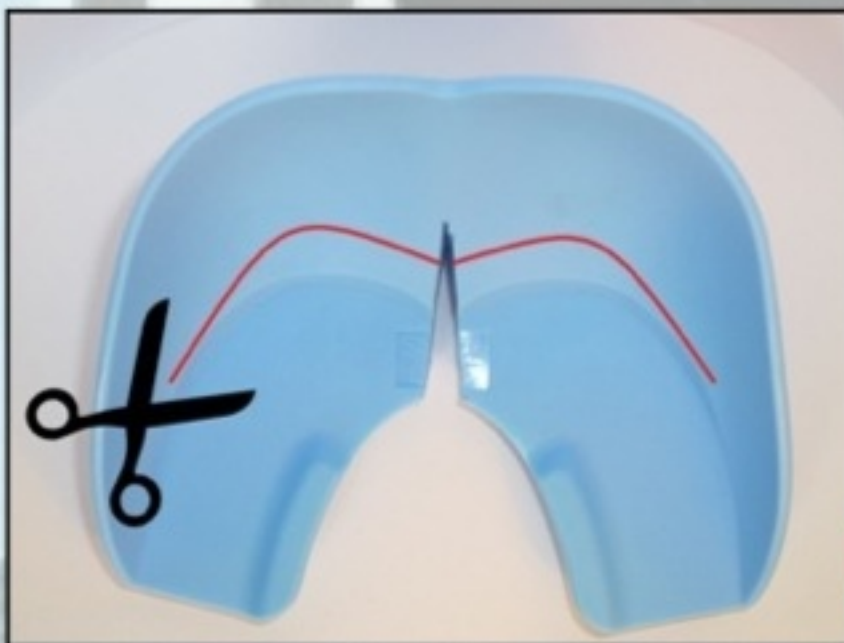

## ShoeSecure® SIZE CHART

-Adjustable Sizes-  
Fitting a Wide Range of Horseshoe  
Measure Shoe Diameter for  
Best Product Size

SMALL: 10 - 13cm (4 - 5")  
MEDIUM: 13 - 16.5cm (5 - 6.5")

4" 10cm *Shoe Diameter* 6.5" 16.5cm

10cm (4") -Small- 13.5cm(5.25")

13cm(5") -Medium- 16.5cm(6.5")

**Coring out for  
Long Heeled,  
Remedial or  
Heart Bar Shoes**

**Trimming for  
Long Pasterns,  
Small or Flat  
Feet**