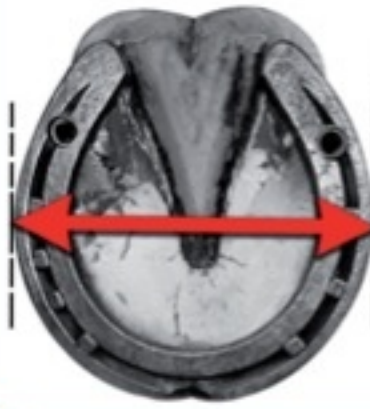

# ShoeSecure: Sizing and Adjusting Guide

## ShoeSecure® SIZE CHART

-Adjustable Sizes-  
Fitting a Wide Range of Horseshoe  
Measure Shoe Diameter for  
Best Product Size

SMALL: 10 - 13cm (4 - 5")  
MEDIUM: 13 - 16.5cm (5 - 6.5")

4" 10cm *Shoe Diameter* 6.5" 16.5cm

10cm (4") -Small- 13.5cm(5.25")

13cm(5") -Medium- 16.5cm(6.5")

**Coring out for  
Long Heeled,  
Remedial or  
Heart Bar Shoes**

**Trimming for  
Long Pasterns,  
Small or Flat  
Feet**